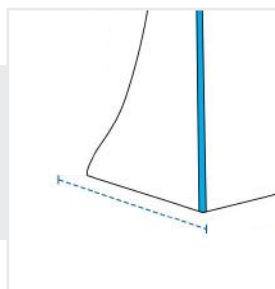

How to Measure Ice Hockey Net Cover

Measurement Instruction

- ✓ Give exact measurement from edge to edge.
- ✓ We add 0.5" to 1.5" leeway on the given width/depth for easy pull-in and pull-out.
- ✓ The height dimensions will remain same as provided by you.

Measurement (Inches)

1. Total Front Height	<input type="text"/>	2. Width	<input type="text"/>
3. Height from Bottom to Curve	<input type="text"/>	4. Top Depth	<input type="text"/>
5. Bottom Depth	<input type="text"/>	6. Slant Height	<input type="text"/>

1. Total Front Height:
Total Front Height of the Ice Hockey Net

2. Width:
Width of the Ice Hockey Net

3. Height from Bottom to Curve:
Height from Bottom to Curve of the Ice Hockey Net

4 Top Depth:
Top Depth of the Ice Hockey Net

5. Bottom Depth:
Bottom Depth of the Ice Hockey Net

6. Slant Height:
Slant Height of the Ice Hockey Net

We encourage you to upload the image of the article you need the cover for - this helps our team ensure covers are designed keeping your requirements in mind.