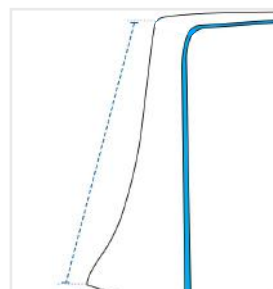

How to Measure Ice Hockey Net Cover

Measurement Instruction

- ✓ Give exact measurement from edge to edge.
- ✓ We add 0.5" to 1.5" leeway on the given width/depth for easy pull-in and pull-out.
- ✓ The height dimensions will remain same as provided by you.

Measurement (Inches)

1. Total Front Height	<input type="text"/>	2. Width	<input type="text"/>
3. Height from Bottom to Curve	<input type="text"/>	4. Top Depth	<input type="text"/>
5. Bottom Depth	<input type="text"/>	6. Slant Height	<input type="text"/>

1. Total Front Height:
Total Front Height of the Ice Hockey Net

2. Width:
Width of the Ice Hockey Net

3. Height from Bottom to Curve:
Height from Bottom to Curve of the Ice Hockey Net

4 Top Depth:
Top Depth of the Ice Hockey Net

5. Bottom Depth:
Bottom Depth of the Ice Hockey Net

6. Slant Height:
Slant Height of the Ice Hockey Net

We encourage you to upload the image of the article you need the cover for - this helps our team ensure covers are designed keeping your requirements in mind.