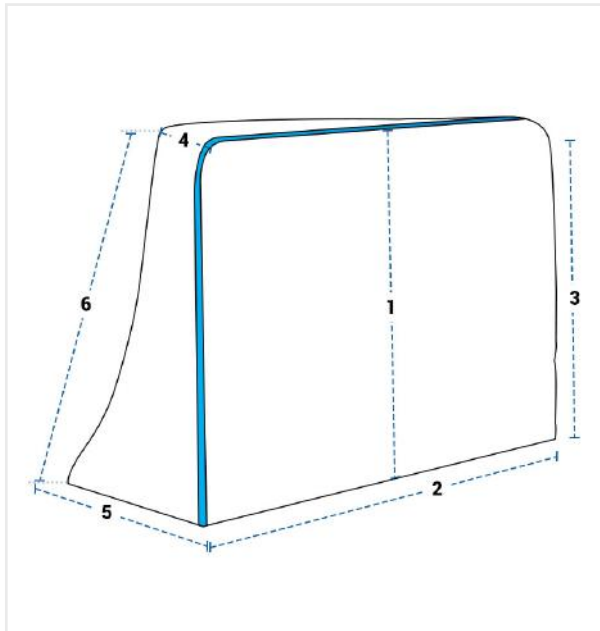

How to Measure Ice Hockey Net Cover

Measurement Instruction

- ✓ Give exact measurement from edge to edge.
- ✓ We add 0.5" to 1.5" leeway on the given width/depth for easy pull-in and pull-out.
- ✓ The height dimensions will remain same as provided by you.

Measurement (Inches)

1. Total Front Height	<input type="text"/>	2. Width	<input type="text"/>
3. Height from Bottom to Curve	<input type="text"/>	4. Top Depth	<input type="text"/>
5. Bottom Depth	<input type="text"/>	6. Slant Height	<input type="text"/>

1. Total Front Height:
Total Front Height of the Ice Hockey Net

2. Width:
Width of the Ice Hockey Net

3. Height from Bottom to Curve:
Height from Bottom to Curve of the Ice Hockey Net

4 Top Depth:
Top Depth of the Ice Hockey Net

5. Bottom Depth:
Bottom Depth of the Ice Hockey Net

6. Slant Height:
Slant Height of the Ice Hockey Net

We encourage you to upload the image of the article you need the cover for - this helps our team ensure covers are designed keeping your requirements in mind.