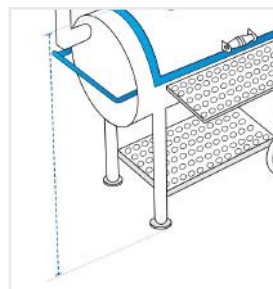

How to Measure Offset Smoker Covers

Measurement Instruction

- ✓ Give exact measurement from edge to edge.
- ✓ We add 0.5" to 1.5" leeway on the given width/depth for easy pull-in and pull-out.
- ✓ The height dimensions will remain same as provided by you.

Measurement (Inches)

1. Overall Height	<input type="text"/>	2. Height from Ground to Grill Chamber	<input type="text"/>
3. Height from Ground to Grill Chamber Self	<input type="text"/>	4. Width of Grill Chamber including Chimney	<input type="text"/>
5. Width of Firebox	<input type="text"/>	6. Depth of Grill Chamber including Grill Chamber shelf	<input type="text"/>
7. Depth of Firebox	<input type="text"/>	8. Depth of Grill Chamber Shelf	<input type="text"/>
9. Depth of firebox Shelf	<input type="text"/>	10. Height from Ground to firebox Shelf	<input type="text"/>
11. Height from Ground to Firebox	<input type="text"/>	12. Diameter of Chimney	<input type="text"/>
13. Depth from Chimney to Grill Chamber back	<input type="text"/>		

1. Overall Height:

Overall Height of the Offset Smoker

2. Height from Ground to Grill Chamber:

Height from Ground to Grill Chamber of the Offset Smoker

3. Height from Ground to Grill Chamber Self:

Height from Ground to Grill Chamber Self of the Offset Smoker