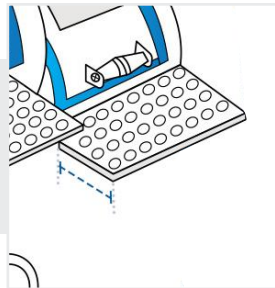

Depth of Grill Chamber including Grill Chamber shelf of the Offset Smoker

7. Depth of Firebox:

Depth of Firebox of the Offset Smoker

8. Depth of Grill Chamber Shelf:

Depth of Grill Chamber Shelf of the Offset Smoker

9. Depth of firebox Shelf:

Depth of firebox Shelf of the Offset Smoker

10. Height from Ground to firebox Shelf:

Height from Ground to firebox Shelf of the Offset Smoker

11. Height from Ground to Firebox:

Height from Ground to Firebox of the Offset Smoker