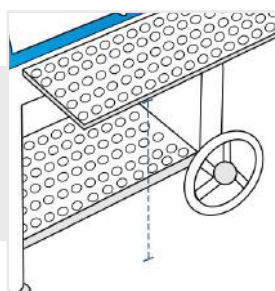

How to Measure Offset Smoker Covers

Measurement Instruction

- ✓ Give exact measurement from edge to edge.
- ✓ We add 0.5" to 1.5" leeway on the given width/depth for easy pull-in and pull-out.
- ✓ The height dimensions will remain same as provided by you.

Measurement (Inches)

1. Overall Height	<input type="text"/>	2. Height from Ground to Grill Chamber	<input type="text"/>
3. Height from Ground to Grill Chamber Self	<input type="text"/>	4. Width of Grill Chamber including Chimney	<input type="text"/>
5. Width of Firebox	<input type="text"/>	6. Depth of Grill Chamber including Grill Chamber shelf	<input type="text"/>
7. Depth of Firebox	<input type="text"/>	8. Depth of Grill Chamber Shelf	<input type="text"/>
9. Depth of firebox Shelf	<input type="text"/>	10. Height from Ground to firebox Shelf	<input type="text"/>
11. Height from Ground to Firebox	<input type="text"/>	12. Diameter of Chimney	<input type="text"/>
13. Depth from Chimney to Grill Chamber back	<input type="text"/>		

1. Overall Height:

Overall Height of the Offset Smoker

2. Height from Ground to Grill Chamber:

Height from Ground to Grill Chamber of the Offset Smoker

3. Height from Ground to Grill Chamber Self:

Height from Ground to Grill Chamber Self of the Offset Smoker

4. Width of Grill Chamber including Chimney:

Width of Grill Chamber including Chimney of the Offset Smoker

5. Width of Firebox:

Width of Firebox of the Offset Smoker

6. Depth of Grill Chamber including Grill Chamber shelf: