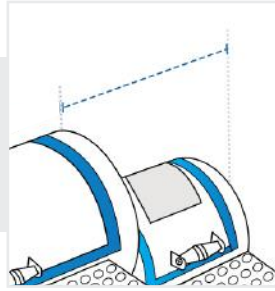

5. Width of Firebox:

Width of Firebox of the Offset Smoker