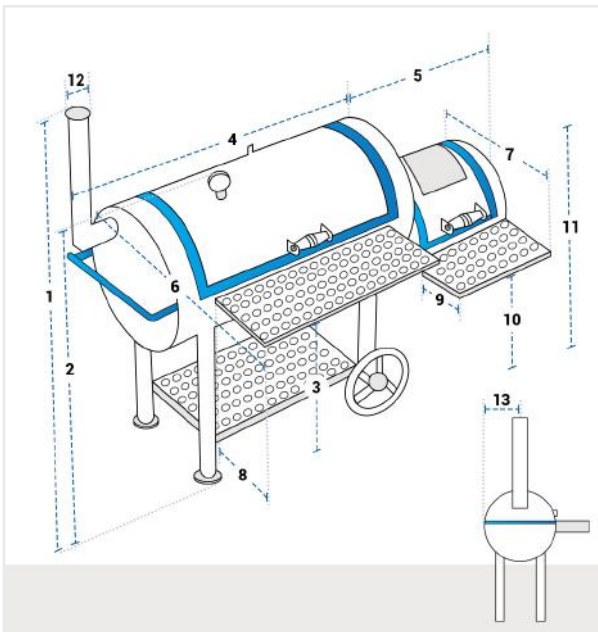

How to Measure Offset Smoker Covers

Measurement Instruction

- ✓ Give exact measurement from edge to edge.
- ✓ We add 0.5" to 1.5" leeway on the given width/depth for easy pull-in and pull-out.
- ✓ The height dimensions will remain same as provided by you.

Measurement (Inches)

1. Overall Height	<input type="text"/>	2. Height from Ground to Grill Chamber	<input type="text"/>
3. Height from Ground to Grill Chamber Self	<input type="text"/>	4. Width of Grill Chamber including Chimney	<input type="text"/>
5. Width of Firebox	<input type="text"/>	6. Depth of Grill Chamber including Grill Chamber shelf	<input type="text"/>
7. Depth of Firebox	<input type="text"/>	8. Depth of Grill Chamber Shelf	<input type="text"/>
9. Depth of firebox Shelf	<input type="text"/>	10. Height from Ground to firebox Shelf	<input type="text"/>
11. Height from Ground to Firebox	<input type="text"/>	12. Diameter of Chimney	<input type="text"/>
13. Depth from Chimney to Grill Chamber back	<input type="text"/>		

1. Overall Height:

Overall Height of the Offset Smoker

2. Height from Ground to Grill Chamber:

Height from Ground to Grill Chamber of the Offset Smoker

3. Height from Ground to Grill Chamber Self:

Height from Ground to Grill Chamber Self of the Offset Smoker