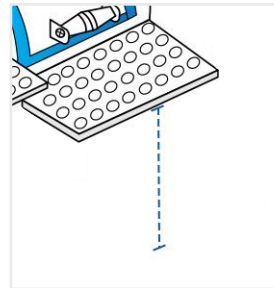

Depth of Grill Chamber including Grill Chamber shelf of the Offset Smoker

7. Depth of Firebox:

Depth of Firebox of the Offset Smoker

8. Depth of Grill Chamber Shelf:

Depth of Grill Chamber Shelf of the Offset Smoker

9. Depth of firebox Shelf:

Depth of firebox Shelf of the Offset Smoker

10. Height from Ground to firebox Shelf:

Height from Ground to firebox Shelf of the Offset Smoker

11. Height from Ground to Firebox:

Height from Ground to Firebox of the Offset Smoker