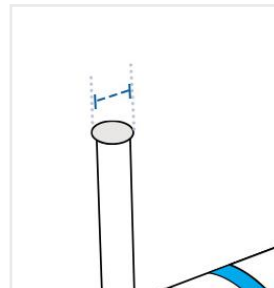

9. Depth of firebox Shelf:

Depth of firebox Shelf of the Offset Smoker

10. Height from Ground to firebox Shelf:

Height from Ground to firebox Shelf of the Offset Smoker

11. Height from Ground to Firebox:

Height from Ground to Firebox of the Offset Smoker

12. Diameter of Chimney:

Diameter of Chimney of the Offset Smoker

13. Depth from Chimney to Grill Chamber back:

Depth from Chimney to Grill Chamber back of the Offset Smoker