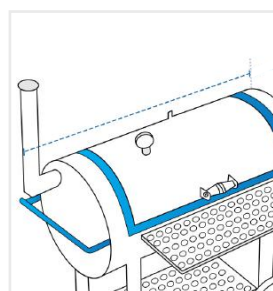

4. Width of Grill Chamber including Chimney:

Width of Grill Chamber including Chimney of the Offset Smoker