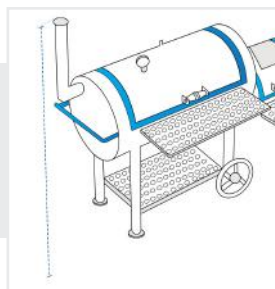

How to Measure Offset Smoker Covers

Measurement Instruction

- ✓ Give exact measurement from edge to edge.
- ✓ We add 0.5" to 1.5" leeway on the given width/depth for easy pull-in and pull-out.
- ✓ The height dimensions will remain same as provided by you.

Measurement (Inches)

1. Overall Height	<input type="text"/>	2. Height from Ground to Grill Chamber	<input type="text"/>
3. Height from Ground to Grill Chamber Self	<input type="text"/>	4. Width of Grill Chamber including Chimney	<input type="text"/>
5. Width of Firebox	<input type="text"/>	6. Depth of Grill Chamber including Grill Chamber shelf	<input type="text"/>
7. Depth of Firebox	<input type="text"/>	8. Depth of Grill Chamber Shelf	<input type="text"/>
9. Depth of firebox Shelf	<input type="text"/>	10. Height from Ground to firebox Shelf	<input type="text"/>
11. Height from Ground to Firebox	<input type="text"/>	12. Diameter of Chimney	<input type="text"/>
13. Depth from Chimney to Grill Chamber back	<input type="text"/>		

1. Overall Height:

Overall Height of the Offset Smoker

2. Height from Ground to Grill Chamber:

Height from Ground to Grill Chamber of the Offset Smoker

3. Height from Ground to Grill Chamber Self:

Height from Ground to Grill Chamber Self of the Offset Smoker