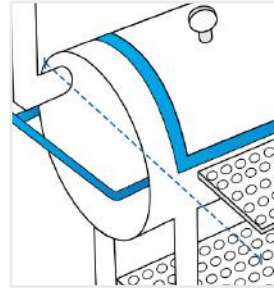

1. Overall Height:

Overall Height of the Offset Smoker

2. Height from Ground to Grill Chamber:

Height from Ground to Grill Chamber of the Offset Smoker

3. Height from Ground to Grill Chamber Self:

Height from Ground to Grill Chamber Self of the Offset Smoker

4. Width of Grill Chamber including Chimney:

Width of Grill Chamber including Chimney of the Offset Smoker

5. Width of Firebox:

Width of Firebox of the Offset Smoker

6. Depth of Grill Chamber including Grill Chamber shelf:

Depth of Grill Chamber including Grill Chamber shelf of the Offset Smoker

7. Depth of Firebox:

Depth of Firebox of the Offset Smoker

8. Depth of Grill Chamber Shelf:

Depth of Grill Chamber Shelf of the Offset Smoker