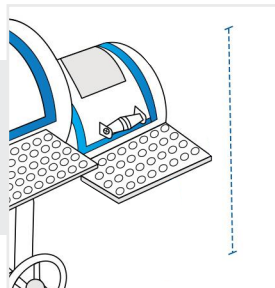

9. Depth of firebox Shelf:

Depth of firebox Shelf of the Offset Smoker

10. Height from Ground to firebox Shelf:

Height from Ground to firebox Shelf of the Offset Smoker

11. Height from Ground to Firebox:

Height from Ground to Firebox of the Offset Smoker

12. Diameter of Chimney:

Diameter of Chimney of the Offset Smoker

13. Depth from Chimney to Grill Chamber back:

Depth from Chimney to Grill Chamber back of the Offset Smoker