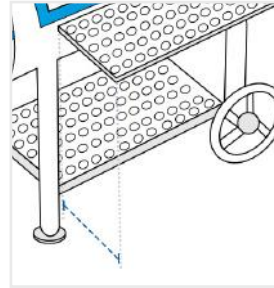

Depth of Grill Chamber including Grill Chamber shelf of the Offset Smoker

7. Depth of Firebox:

Depth of Firebox of the Offset Smoker

8. Depth of Grill Chamber Shelf:

Depth of Grill Chamber Shelf of the Offset Smoker

9. Depth of firebox Shelf:

Depth of firebox Shelf of the Offset Smoker

10. Height from Ground to firebox Shelf:

Height from Ground to firebox Shelf of the Offset Smoker

11. Height from Ground to Firebox:

Height from Ground to Firebox of the Offset Smoker