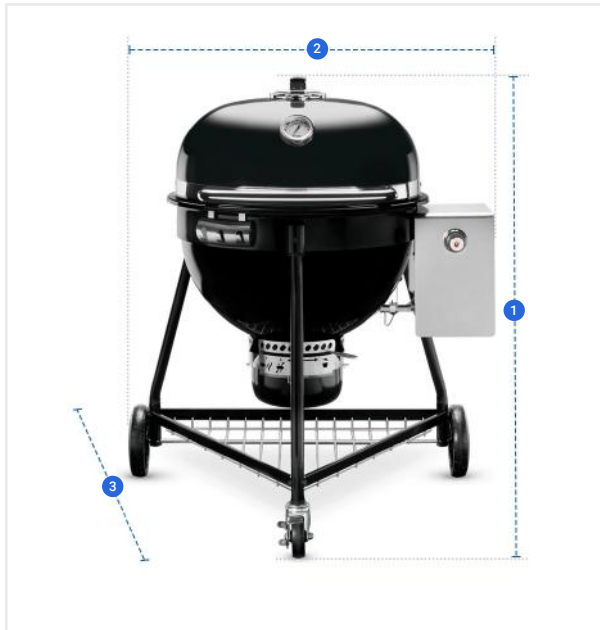

# How to Measure Grill Cover for Weber Summit Charcoal Grill 24"

## Measurement Instruction

- ✓ Give exact measurement from edge to edge.
- ✓ We add 1" to 2" leeway on the given width/depth for easy pull-in and pull-out.
- ✓ The height dimensions will remain same as provided by you.

### 1. Height:

Height of the Grill Cover for Weber Summit Charcoal Grill 24"

### 2. Width:

Width of the Grill Cover for Weber Summit Charcoal Grill 24"