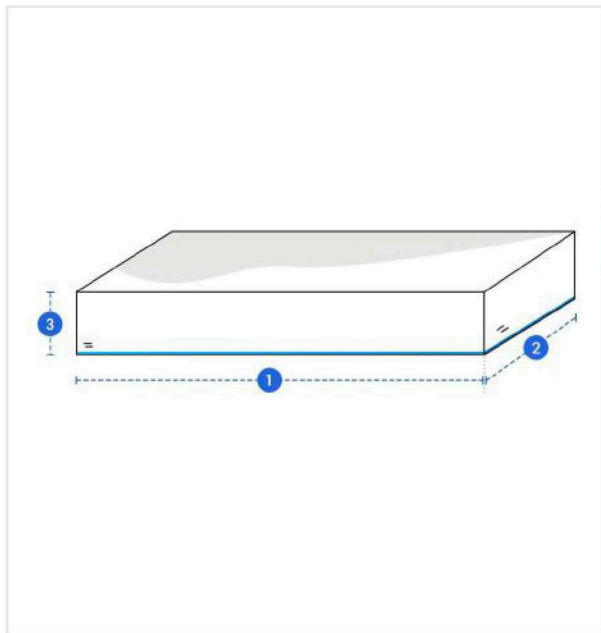

# How to Measure Rectangle Tufted Cushion

## Measurement Instruction

✓ Give exact measurement from edge to edge.

✓ Size may vary from 0 to ±2" from the given width/depth for a better fit.

### Measurement (Inches)

1. Length

2. Width

3. Thickness

### 2. Width:

Width of the Rectangle Cushion