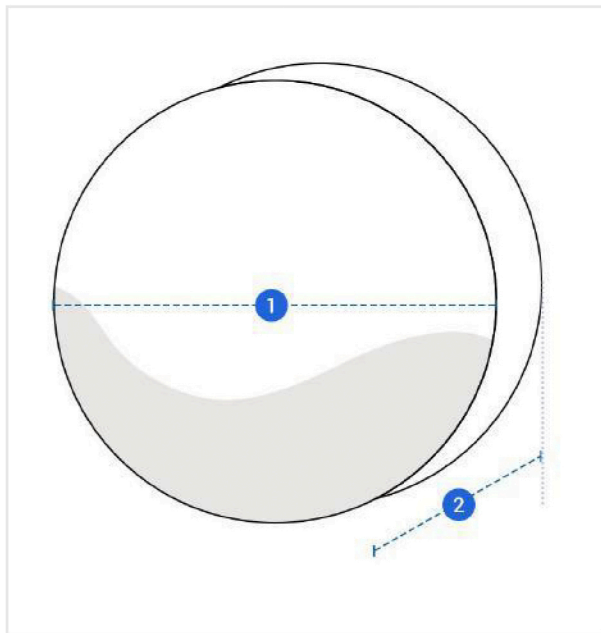

How to Measure Round/Circle Tufted Cushion

Measurement Instruction

- ✓ Give exact measurement from edge to edge.
- ✓ The Thickness dimensions will remain same as provided by you.
- ✓ Size may vary from 0 to ± 2 " from the given width/depth for a better fit.

Measurement (Inches)

1. Diameter

2. Thickness

1. Diameter:

Diameter of the Round Cushion

1. Thickness:

Thickness of the Round Cushion