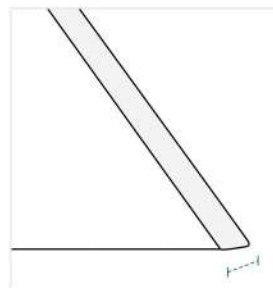

How to Measure Triangle Cushion Cover

Measurement Instruction

- ✓ Give exact measurement from edge to edge.
- ✓ Covers are reduced by 0" to 1" on the given width/length for a snug fit.
- ✓ The height dimensions will remain same as provided by you.

Measurement (Inches)

1. Height

2. Width

3. Length

1. Height:
Height of the Triangle Cushion

2. Width:
Width of the Triangle Cushion

3. Length:
Length of the Triangle Cushion

We encourage you to upload the image of the article you need the cover for - this helps our team ensure covers are designed keeping your requirements in mind.