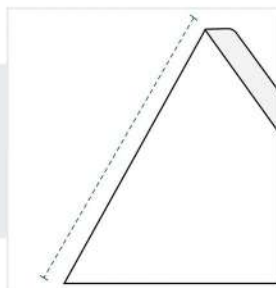

How to Measure Triangle Cushion Cover

Measurement Instruction

- ✓ Give exact measurement from edge to edge.
- ✓ Covers are reduced by 0" to 1" on the given width/length for a snug fit.
- ✓ The height dimensions will remain same as provided by you.

Measurement (Inches)

1. Height

2. Width

3. Length

1. Height:
Height of the Triangle Cushion

2. Width:
Width of the Triangle Cushion

3. Length:
Length of the Triangle Cushion

We encourage you to upload the image of the article you need the cover for - this helps our team ensure covers are designed keeping your requirements in mind.