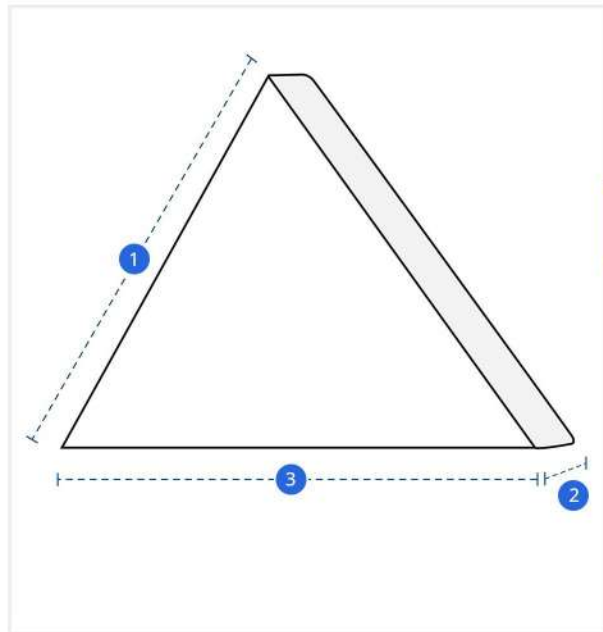

How to Measure Triangle Cushion Cover

Measurement Instruction

- ✓ Give exact measurement from edge to edge.
- ✓ Covers are reduced by 0" to 1" on the given width/length for a snug fit.
- ✓ The height dimensions will remain same as provided by you.

Measurement (Inches)

1. Height

2. Width

3. Length

1. Height:
Height of the Triangle Cushion

2. Width:
Width of the Triangle Cushion

3. Length:
Length of the Triangle Cushion

We encourage you to upload the image of the article you need the cover for - this helps our team ensure covers are designed keeping your requirements in mind.