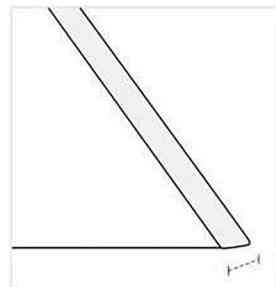

How to Measure Triangle Tufted Cushion

Measurement Instruction

- ✓ Give exact measurement from edge to edge.
- ✓ The height dimensions will remain same as provided by you.
- ✓ Size may vary from 0 to ±2" from the given width/depth for a better fit.

Measurement (Inches)

1. Height

2. Width

3. Length

1. Height:
Height of the Triangle Cushion

2. Width:
Width of the Triangle Cushion

3. Length:
Length of the Triangle Cushion