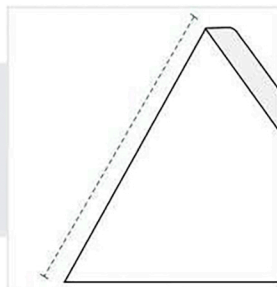

How to Measure Triangle Tufted Cushion

Measurement Instruction

- ✓ Give exact measurement from edge to edge.
- ✓ The height dimensions will remain same as provided by you.
- ✓ Size may vary from 0 to ±2" from the given width/depth for a better fit.

Measurement (Inches)

1. Height

2. Width

3. Length

1. Height:
Height of the Triangle Cushion

2. Width:
Width of the Triangle Cushion

3. Length:
Length of the Triangle Cushion