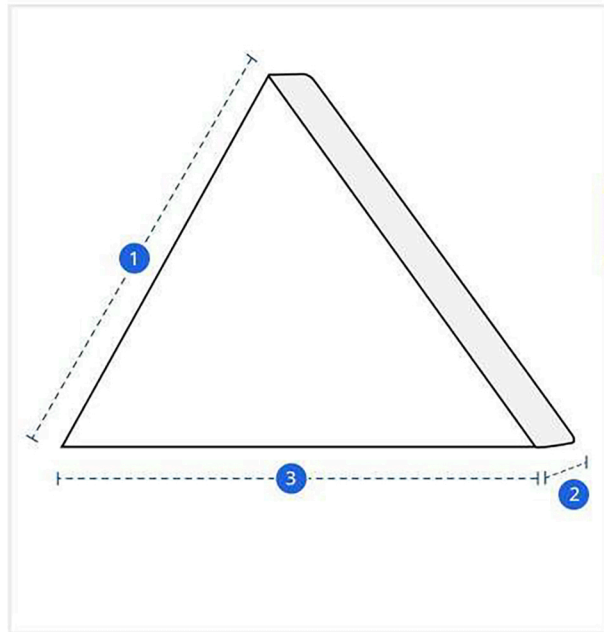

How to Measure Triangle Tufted Cushion

Measurement Instruction

- ✓ Give exact measurement from edge to edge.
- ✓ The height dimensions will remain same as provided by you.
- ✓ Size may vary from 0 to ±2" from the given width/depth for a better fit.

Measurement (Inches)

1. Height

2. Width

3. Length

1. Height:
Height of the Triangle Cushion

2. Width:
Width of the Triangle Cushion

3. Length:
Length of the Triangle Cushion