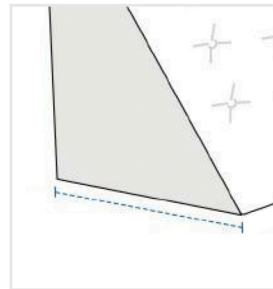

How to Measure 90 Degree Triangle Tufted Cushion

Measurement Instruction

- ✓ Give exact measurement from edge to edge.
- ✓ Size may vary from 0 to ±2" from the given width/depth for a better fit.
- ✓ The height dimensions will remain same as provided by you.

Measurement (Inches)

1. Height

2. Width

3. Length

1. Height:

Height of the Triangle Cushion

2. Width:

Width of the Triangle Cushion

3. Length:

Length of the Triangle Cushion