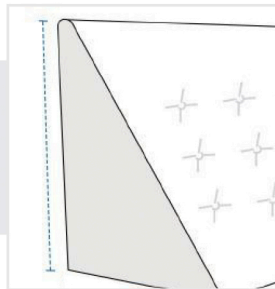

How to Measure 90 Degree Triangle Tufted Cushion

Measurement Instruction

- ✓ Give exact measurement from edge to edge.
- ✓ Size may vary from 0 to ±2" from the given width/depth for a better fit.
- ✓ The height dimensions will remain same as provided by you.

Measurement (Inches)

1. Height

2. Width

3. Length

1. Height:

Height of the Triangle Cushion

2. Width:

Width of the Triangle Cushion

3. Length:

Length of the Triangle Cushion