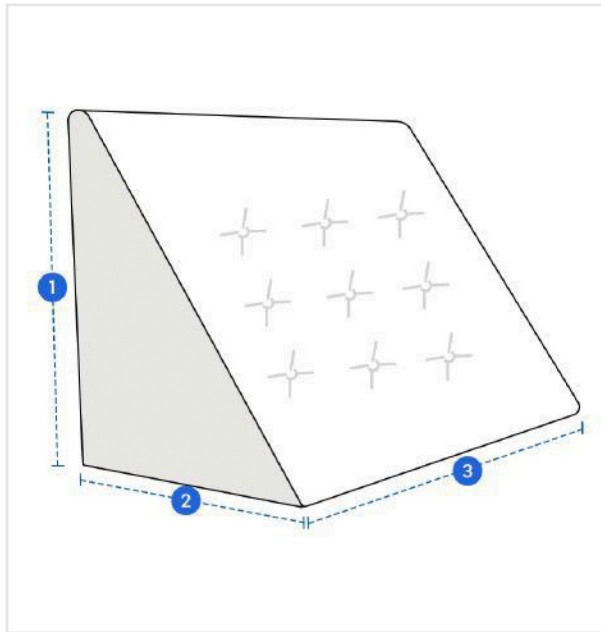

How to Measure 90 Degree Triangle Tufted Cushion

Measurement Instruction

- ✓ Give exact measurement from edge to edge.
- ✓ Size may vary from 0 to ±2" from the given width/depth for a better fit.
- ✓ The height dimensions will remain same as provided by you.

Measurement (Inches)

1. Height

2. Width

3. Length

1. Height:

Height of the Triangle Cushion

2. Width:

Width of the Triangle Cushion

3. Length:

Length of the Triangle Cushion