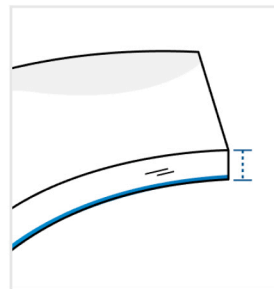

How to Measure Curved Tufted Cushion

Measurement Instruction

- ✓ Give exact measurement from edge to edge.
- ✓ The height dimensions will remain same as provided by you.
- ✓ Size may vary from 0 to ±2" from the given width/depth for a better fit.

Measurement (Inches)

1. Front Arc Length	<input type="text"/>	2. Back Arc Length	<input type="text"/>
3. Depth	<input type="text"/>	4. Thickness	<input type="text"/>
5. Front Width	<input type="text"/>	6. Back Width	<input type="text"/>

1. Front Arc Length:
Front Arc Length of the Curved Cushion

2. Back Arc Length:
Back Arc Length of the Curved Cushion

3. Depth:
Depth of the Curved Cushion

4. Thickness:
Thickness of the Curved Cushion

5. Front Width:
Front Width of the Curved Cushion

6. Back Width:
Back Width of the Curved Cushion

We encourage you to upload the image of the article you need the cover for - this helps our team ensure covers are designed keeping your requirements in mind.