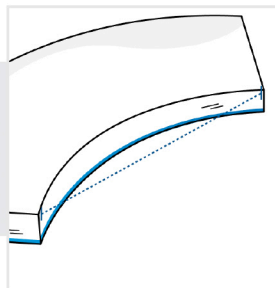

How to Measure Curved Tufted Cushion

Measurement Instruction

- ✓ Give exact measurement from edge to edge.
- ✓ The height dimensions will remain same as provided by you.
- ✓ Size may vary from 0 to ±2" from the given width/depth for a better fit.

Measurement (Inches)

1. Front Arc Length	<input type="text"/>	2. Back Arc Length	<input type="text"/>
3. Depth	<input type="text"/>	4. Thickness	<input type="text"/>
5. Front Width	<input type="text"/>	6. Back Width	<input type="text"/>

1. Front Arc Length:
Front Arc Length of the Curved Cushion

2. Back Arc Length:
Back Arc Length of the Curved Cushion

3. Depth:
Depth of the Curved Cushion

4. Thickness:
Thickness of the Curved Cushion

5. Front Width:
Front Width of the Curved Cushion

6. Back Width:
Back Width of the Curved Cushion

We encourage you to upload the image of the article you need the cover for - this helps our team ensure covers are designed keeping your requirements in mind.