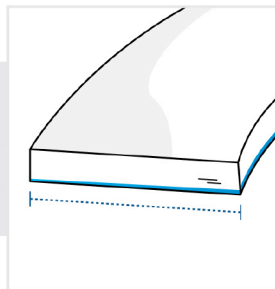

How to Measure Curved Tufted Cushion

Measurement Instruction

- ✓ Give exact measurement from edge to edge.
- ✓ The height dimensions will remain same as provided by you.
- ✓ Size may vary from 0 to ±2" from the given width/depth for a better fit.

Measurement (Inches)

1. Front Arc Length	<input type="text"/>	2. Back Arc Length	<input type="text"/>
3. Depth	<input type="text"/>	4. Thickness	<input type="text"/>
5. Front Width	<input type="text"/>	6. Back Width	<input type="text"/>

1. Front Arc Length:
Front Arc Length of the Curved Cushion

2. Back Arc Length:
Back Arc Length of the Curved Cushion

3. Depth:
Depth of the Curved Cushion

4. Thickness:
Thickness of the Curved Cushion

5. Front Width:
Front Width of the Curved Cushion