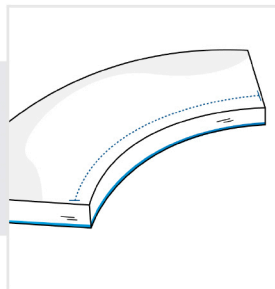

How to Measure Curved Tufted Cushion

Measurement Instruction

- ✓ Give exact measurement from edge to edge.
- ✓ The height dimensions will remain same as provided by you.
- ✓ Size may vary from 0 to ±2" from the given width/depth for a better fit.

Measurement (Inches)

1. Front Arc Length	<input type="text"/>	2. Back Arc Length	<input type="text"/>
3. Depth	<input type="text"/>	4. Thickness	<input type="text"/>
5. Front Width	<input type="text"/>	6. Back Width	<input type="text"/>

1. Front Arc Length:
Front Arc Length of the Curved Cushion

2. Back Arc Length:
Back Arc Length of the Curved Cushion

3. Depth:
Depth of the Curved Cushion

4. Thickness:
Thickness of the Curved Cushion

5. Front Width:
Front Width of the Curved Cushion