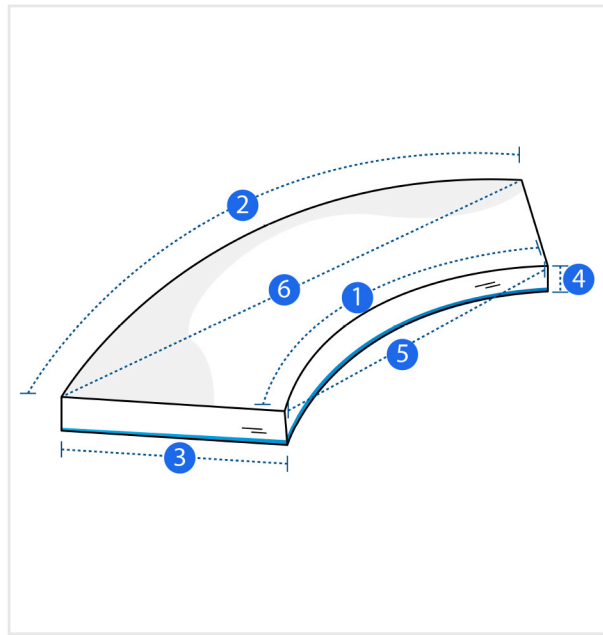

How to Measure Curved Tufted Cushion

Measurement Instruction

- ✓ Give exact measurement from edge to edge.
- ✓ The height dimensions will remain same as provided by you.
- ✓ Size may vary from 0 to ±2" from the given width/depth for a better fit.

Measurement (Inches)

1. Front Arc Length	<input type="text"/>	2. Back Arc Length	<input type="text"/>
3. Depth	<input type="text"/>	4. Thickness	<input type="text"/>
5. Front Width	<input type="text"/>	6. Back Width	<input type="text"/>

1. Front Arc Length:
Front Arc Length of the Curved Cushion

2. Back Arc Length:
Back Arc Length of the Curved Cushion

3. Depth:
Depth of the Curved Cushion

4. Thickness:
Thickness of the Curved Cushion

5. Front Width:
Front Width of the Curved Cushion