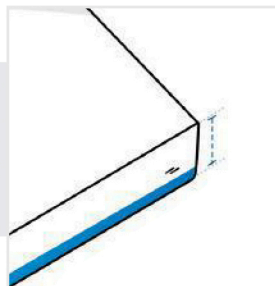

How to Measure Chair Seat/Back Tufted Cushion

Measurement Instruction

- ✓ Give exact measurement from edge to edge.
- ✓ The height dimensions will remain same as provided by you.
- ✓ Size may vary from 0 to ±2" from the given width/depth for a better fit.

Measurement (Inches)

1. Length

2. Width

3. Thickness

1. Length:
Length of the
Chair Seat Cushion

2. Width:
Width of the
Chair Seat Cushion

3. Thickness:
Thickness of the
Chair Seat Cushion

We encourage you to upload the image of the article you need the cover for - this helps our team ensure covers are designed keeping your requirements in mind.