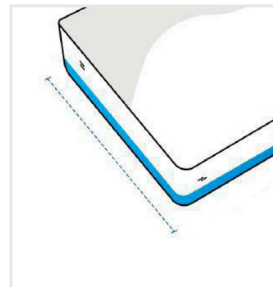

How to Measure Chair Seat/Back Tufted Cushion

Measurement Instruction

- ✓ Give exact measurement from edge to edge.
- ✓ The height dimensions will remain same as provided by you.
- ✓ Size may vary from 0 to ±2" from the given width/depth for a better fit.

Measurement (Inches)

1. Length

2. Width

3. Thickness

1. Length:
Length of the
Chair Seat Cushion

2. Width:
Width of the
Chair Seat Cushion

3. Thickness:
Thickness of the
Chair Seat Cushion

We encourage you to upload the image of the article you need the cover for - this helps our team ensure covers are designed keeping your requirements in mind.