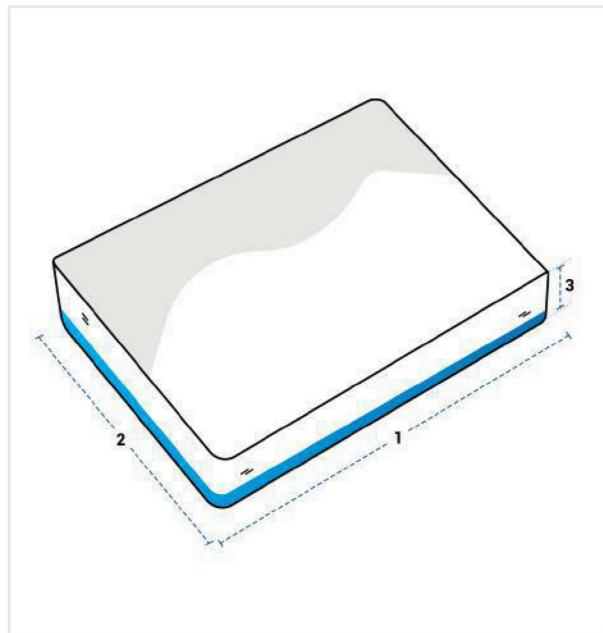

How to Measure Chair Seat/Back Tufted Cushion

Measurement Instruction

- ✓ Give exact measurement from edge to edge.
- ✓ The height dimensions will remain same as provided by you.
- ✓ Size may vary from 0 to ±2" from the given width/depth for a better fit.

Measurement (Inches)

1. Length

2. Width

3. Thickness

1. Length:
Length of the
Chair Seat Cushion

2. Width:
Width of the
Chair Seat Cushion

3. Thickness:
Thickness of the
Chair Seat Cushion

We encourage you to upload the image of the article you need the cover for - this helps our team ensure covers are designed keeping your requirements in mind.