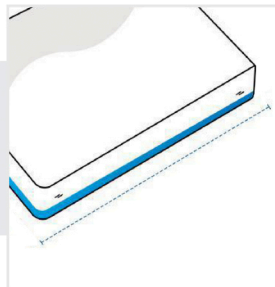

How to Measure Chair Seat/Back Tufted Cushion

Measurement Instruction

- ✓ Give exact measurement from edge to edge.
- ✓ The height dimensions will remain same as provided by you.
- ✓ Size may vary from 0 to ±2" from the given width/depth for a better fit.

Measurement (Inches)

1. Length

2. Width

3. Thickness

1. Length:
Length of the
Chair Seat Cushion

2. Width:
Width of the
Chair Seat Cushion

3. Thickness:
Thickness of the
Chair Seat Cushion

We encourage you to upload the image of the article you need the cover for - this helps our team ensure covers are designed keeping your requirements in mind.