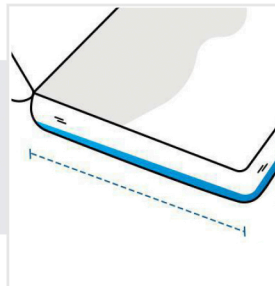

How to Measure Chair Seat & Back Tufted Cushion

Measurement Instruction

- ✓ Give exact measurement from edge to edge.
- ✓ The height dimensions will remain same as provided by you.
- ✓ Size may vary from 0 to ±2" from the given width/depth for a better fit.

Measurement (Inches)

1. Back Height

2. Front Width

3. Seat Depth

4. Thickness

5. Back Width

1. Back Height:

Back Height of the Chair Cushion

2. Front Width:

Front Width of the Chair Cushion

3. Seat Depth:

Seat Depth of the Chair Cushion

4. Thickness:

Thickness of the Chair Cushion

5. Back Width:

Back Width of the Chair Cushion