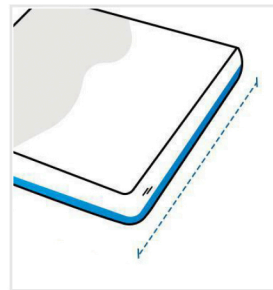

How to Measure Chair Seat & Back Tufted Cushion

Measurement Instruction

- ✓ Give exact measurement from edge to edge.
- ✓ The height dimensions will remain same as provided by you.
- ✓ Size may vary from 0 to ±2" from the given width/depth for a better fit.

Measurement (Inches)

1. Back Height

2. Front Width

3. Seat Depth

4. Thickness

5. Back Width

1. Back Height:

Back Height of the Chair Cushion

2. Front Width:

Front Width of the Chair Cushion

3. Seat Depth:

Seat Depth of the Chair Cushion

4. Thickness:

Thickness of the Chair Cushion

5. Back Width:

Back Width of the Chair Cushion