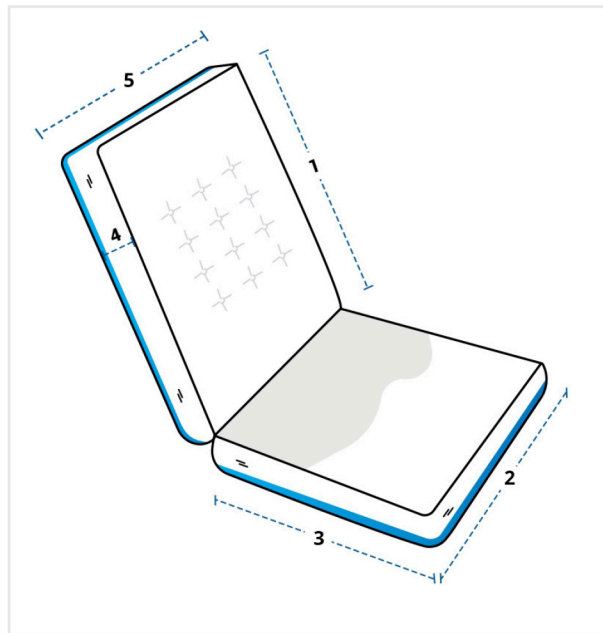

How to Measure Chair Seat & Back Tufted Cushion

Measurement Instruction

- ✓ Give exact measurement from edge to edge.
- ✓ The height dimensions will remain same as provided by you.
- ✓ Size may vary from 0 to ±2" from the given width/depth for a better fit.

Measurement (Inches)

1. Back Height

2. Front Width

3. Seat Depth

4. Thickness

5. Back Width

1. Back Height:

Back Height of the Chair Cushion

2. Front Width:

Front Width of the Chair Cushion

3. Seat Depth:

Seat Depth of the Chair Cushion

4. Thickness:

Thickness of the Chair Cushion

5. Back Width:

Back Width of the Chair Cushion