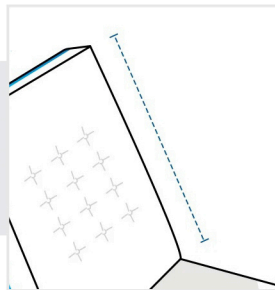

How to Measure Chair Seat & Back Tufted Cushion

Measurement Instruction

- ✓ Give exact measurement from edge to edge.
- ✓ The height dimensions will remain same as provided by you.
- ✓ Size may vary from 0 to ±2" from the given width/depth for a better fit.

Measurement (Inches)

1. Back Height

2. Front Width

3. Seat Depth

4. Thickness

5. Back Width

1. Back Height:

Back Height of the Chair Cushion

2. Front Width:

Front Width of the Chair Cushion

3. Seat Depth:

Seat Depth of the Chair Cushion

4. Thickness:

Thickness of the Chair Cushion

5. Back Width:

Back Width of the Chair Cushion