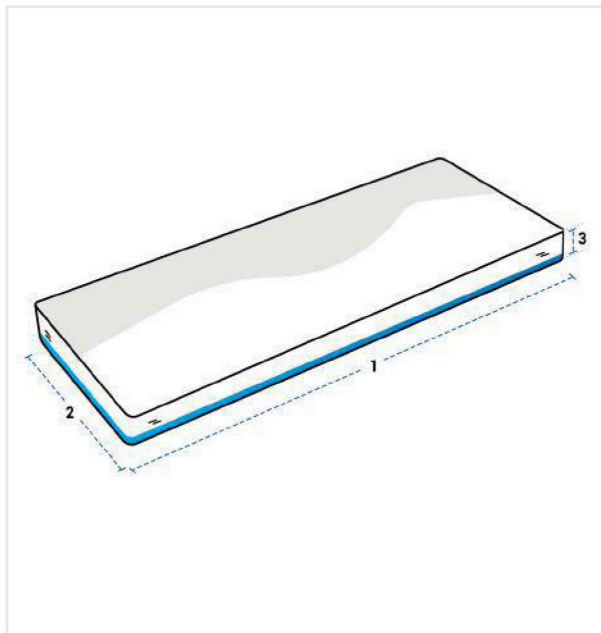

How to Measure Daybed Tufted Cushion

Measurement Instruction

- ✓ Give exact measurement from edge to edge.
- ✓ The height dimensions will remain same as provided by you.
- ✓ Size may vary from 0 to ±2" from the given width/depth for a better fit.

Measurement (Inches)

1. Length

2. Width

3. Thickness

1. Length:
Length of the
Daybed Cushion

2. Width:
Width of the
Daybed Cushion

3. Thickness:
Thickness of the
Daybed Cushion

We encourage you to upload the image of the article you need the cover for - this helps our team ensure covers are designed keeping your requirements in mind.