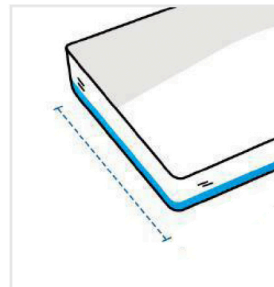

How to Measure Daybed Tufted Cushion

Measurement Instruction

- ✓ Give exact measurement from edge to edge.
- ✓ The height dimensions will remain same as provided by you.
- ✓ Size may vary from 0 to ±2" from the given width/depth for a better fit.

Measurement (Inches)

1. Length

2. Width

3. Thickness

1. Length:
Length of the
Daybed Cushion

2. Width:
Width of the
Daybed Cushion

3. Thickness:
Thickness of the
Daybed Cushion

We encourage you to upload the image of the article you need the cover for - this helps our team ensure covers are designed keeping your requirements in mind.