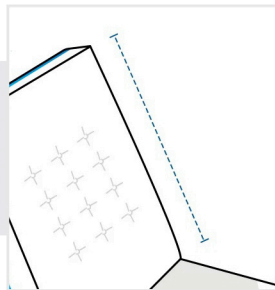

How to Measure Adirondack Chair Seat & Back Tufted Cushion

Measurement Instruction

- ✓ Give exact measurement from edge to edge.
- ✓ The height dimensions will remain same as provided by you.
- ✓ Size may vary from 0 to ±2" from the given width/depth for a better fit.

Measurement (Inches)

1. Back Height

3. Seat Depth

5. Back Width

2. Front Width

4. Thickness

1. Back Height:

Back Height of the Chair Cushion

2. Front Width:

Front Width of the Chair Cushion

3. Seat Depth:

Seat Depth of the Chair Cushion

4. Thickness:

Thickness of the Chair Cushion

5. Back Width:

Back Width of the Chair Cushion