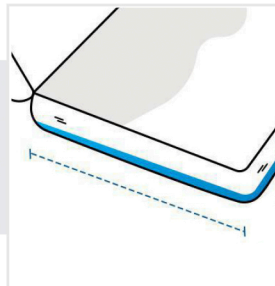

How to Measure Adirondack Chair Seat & Back Tufted Cushion

Measurement Instruction

- ✓ Give exact measurement from edge to edge.
- ✓ The height dimensions will remain same as provided by you.
- ✓ Size may vary from 0 to ±2" from the given width/depth for a better fit.

Measurement (Inches)

1. Back Height

3. Seat Depth

5. Back Width

2. Front Width

4. Thickness

1. Back Height:

Back Height of the Chair Cushion

2. Front Width:

Front Width of the Chair Cushion

3. Seat Depth:

Seat Depth of the Chair Cushion

4. Thickness:

Thickness of the Chair Cushion

5. Back Width:

Back Width of the Chair Cushion