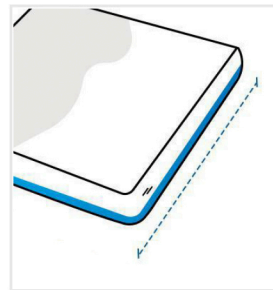

How to Measure Adirondack Chair Seat & Back Tufted Cushion

Measurement Instruction

- ✓ Give exact measurement from edge to edge.
- ✓ The height dimensions will remain same as provided by you.
- ✓ Size may vary from 0 to ±2" from the given width/depth for a better fit.

Measurement (Inches)

1. Back Height

3. Seat Depth

5. Back Width

2. Front Width

4. Thickness

1. Back Height:

Back Height of the Chair Cushion

2. Front Width:

Front Width of the Chair Cushion

3. Seat Depth:

Seat Depth of the Chair Cushion

4. Thickness:

Thickness of the Chair Cushion

5. Back Width:

Back Width of the Chair Cushion