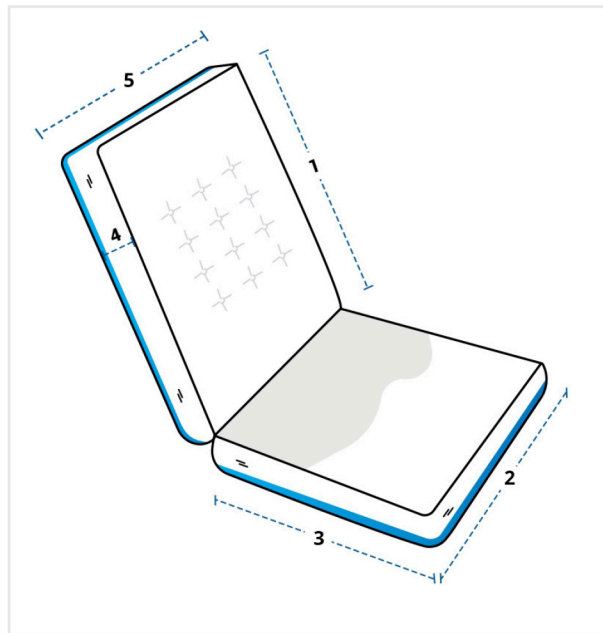

How to Measure Adirondack Chair Seat & Back Tufted Cushion

Measurement Instruction

- ✓ Give exact measurement from edge to edge.
- ✓ The height dimensions will remain same as provided by you.
- ✓ Size may vary from 0 to ±2" from the given width/depth for a better fit.

Measurement (Inches)

1. Back Height

3. Seat Depth

5. Back Width

2. Front Width

4. Thickness

1. Back Height:

Back Height of the Chair Cushion

2. Front Width:

Front Width of the Chair Cushion

3. Seat Depth:

Seat Depth of the Chair Cushion

4. Thickness:

Thickness of the Chair Cushion

5. Back Width:

Back Width of the Chair Cushion